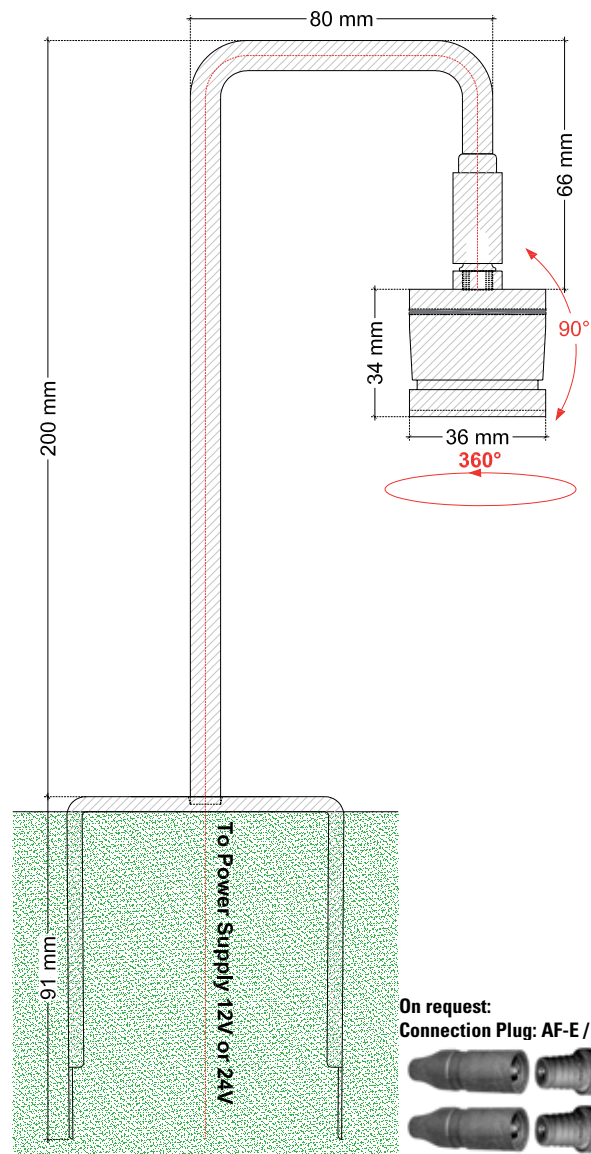

TECHNICAL DATA SHEET

SL-EXT-03 / Aga-Led® 01LP12

VERSION - 09.12.2015

STANDARD LUMINAIRE

Reference	SL-EXT-03
Protection Class	IP65
Lighting Source	Aga-Led® 01LP12
Size - mm	L.80 x Ht.200mm
Nb Lighting Source	1 LED
Voltage	12V Dimmable / 24V Non Dimmable
Power	3.5W
Connecting Cable	20cm standard cable 2x1mm²
Power Supply	Not Included
Spot Cover	Clear Glass + Honeycomb Grid
Fixation	Garden Support SJ

ON REQUEST

Connecting Plug	AF-E / AMS-E
Spot Cover	Opaline Glass
Adjustable flaps	VOA27
Dimmable	YES (1-10V, Dali, DMX, KNX) <i>Ask technical department for more information</i>

LIGHTING SOURCE

Lighting Source	Aga-Led® 01LP12
Voltage	12V (dimnable) / 24V (non dimnable)
Power	3.5W
Beam Angle	16°
CRI	80
Kelvin	Light Output
2200K	~115lm/Unit
4000K	~183lm/Unit

Lifetime at 25° 50'000h

Working T° -20°C ~ +40°C

Moisture resistant due to conformal silicone coated

CERTIFICAT

SL-EXT-03 / Aga-Led 01LP12

On request:
Connection Plug: AF-E / AMS-E