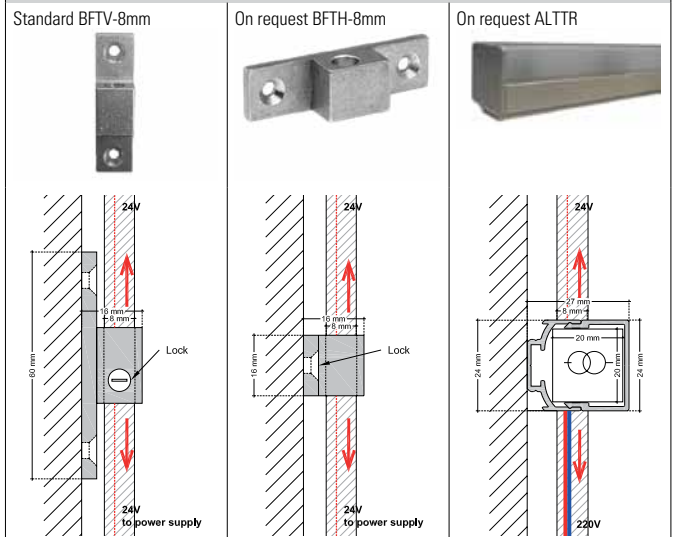

FIXATION - (Detail A)