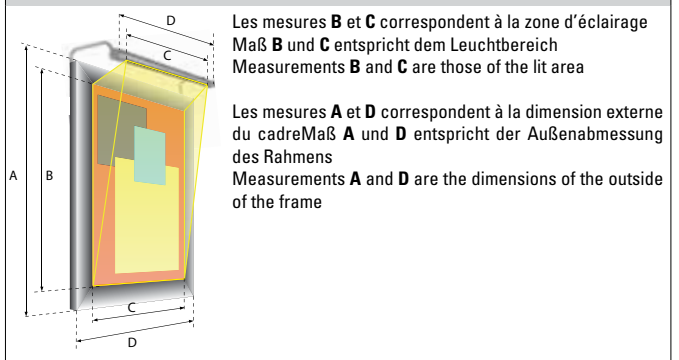

HOW TO ORDER

CERTIFICAT

AGABEKOV

AGABEKOV SA Manufacture 6, ROUTE DE COMPOIS
CH-1222 VÉSENAZ - GENEVA - SWITZERLAND
Tel. +41 22 752 47 45 Fax. +41 22 752 37 08
E-mail: info@aaabekov.com

AGABEKOV SA Bureau d'études 6, ROUTE DE COMPOIS
CH-1222 VÉSENAZ - GENEVA - SWITZERLAND
Tel. +41 22 752 47 45 Fax. +41 22 752 37 08
Internet: www.aaabekov.com