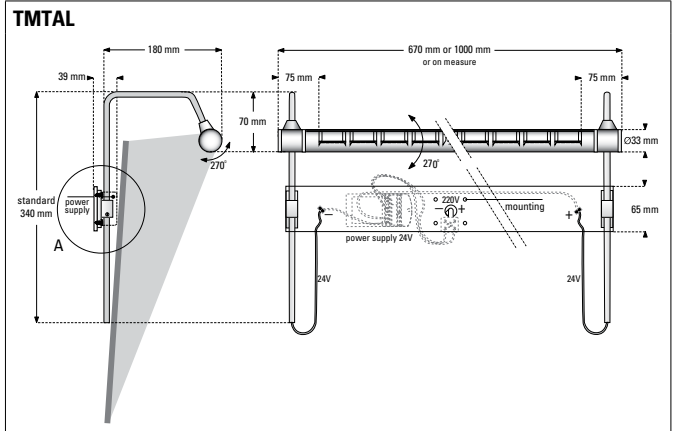

TECHNICAL DATA SHEET

TMTAL IP20 / Flex Led

VERSION - 30.04.2018

STANDARD LUMINAIRE

Reference	TMTAL
Protection Class	IP20
Lighting Source	Flex Led
Dimensions	340 x 180mm
Standard Length	670 - 1000mm
Length on measure	up to 3035mm
Nb Lighting Source	60 LED/m
Voltage	24V
Power	4.8W/m
Connecting Cable	Both tige : 1m standard cable 2x1.5mm²
Fixation	2 x(TIGE-8mm + BFTV-8mm)/m + Plexiglass
Cover	VFC (Clear Glass)
End Caps	EPR190

APPLICATION: PICTURE LIGHTING

FINISH

Color Finishing Profil

Standard	Natural Anodised Aluminium
On request	Thermo-Enameling Powder Coating RAL Color Anodising Polished Aluminium Chrome Aspect Polished Aluminium Gold Aspect

ON REQUEST

Fixation	BFTH-8mm ALTR - Power Supply included
Medium Support	FCT (distance > 1500mm)
Cover	VFO (Opaline Glass)
Front Visor	VAE (Not possible with Cover)
Dimming Option	1-10V, Dali, KNX Ask technical department for more information

LIGHTING SOURCE

Lighting Source	Flex Led
Voltage	24V
Power	4.8W/m
Nb Led	60 LED/m - LED Pitch: 16.8mm
Beam Angle	120°
CRI	>80
Cut-Out	every 100mm
Lifetime	50'000h or 5 years
Working T°	-30°C to +75°C

Color Temperature & Luminous Flux / Meter

CCT	2700K	3000K	4000K
lm/m	390 lm	390 lm	425 lm