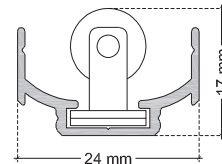

TECHNICAL DATA SHEET

LU4S IP20 / Soffite

VERSION - 27.04.2016

STANDARD LUMINAIRE

Reference	LU4S		
Protection Class	IP20		
Lighting Source	Soffite		
Connector	Festoon on B'Light conductor 16mm²		
Dimensions	24 x 17mm		
Standard Length	330 - 670 - 1000 - 1330 - 1670 - 2000mm		
Length on measure	on request up to 3000mm		
Nb Lighting Unit	17 bulbs/m		
Voltage	24V		
Power	3W	5W	10W
	51 W/m	85 W/m	170 W/m
Connecting Cable	1m standard cable 2x2.5mm²		

FINISH

Color Finishing Profil

Standard	Natural Anodised Aluminium
On request	Thermo-Enameling Powder Coating RAL Color Anodising Polished Aluminium Chrome Aspect Polished Aluminium Old Gold Aspect

ON REQUEST

Fixation	FCU (Width: +4mm)
Reflector	RIP
Cover	VRC (Clear Glass) / VRM (Opaline Glass) VSC (Clear Glass) / VSM (Opaline Glass)
End Caps	EU4 EU4C (For VSC/VSM Cover)
Connecting Plug	AMS / AF
Dimming Option	Phase 220V, Dali, KNX <i>Ask technical departement for more information</i>

LIGHTING SOURCE

Lighting Source	Soffite Standard			Soffite Long Life	
Glass	Clear or Frosted			Clear or Frosted	
Power	3W	5W	10W	5W	10W
Voltage	24V	24V	24V	24V	24V
Beam Angle	360°	360°	360°	360°	360°
Color Temperature	2400K	2500K	2600K	2600K	2700K
Light Output lm/unit	20lm	38lm	80lm	50lm	120lm
Lifetime	1'000h	1'000h	1'000h	3'000h	3'000h

CERTIFICAT

APPLICATION: Cornices, Windows, Balustrades

LU4S / Soffite

ON REQUEST: LU4S Fixation FCU

ON REQUEST: LU4S Cover

VRC (or VRM) Soffite 5W max.

VSC (or VSM) Soffite 5W max.

ON REQUEST: LU4S End Caps

EU4

EU4C

ON REQUEST : Connecting plug AF/AMS