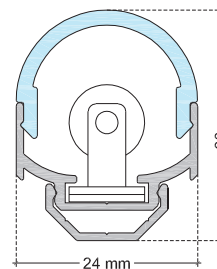

TECHNICAL DATA SHEET

LU4S IP20 / Soffite

VERSION - 27.04.2016

STANDARD LUMINAIRE

Reference	LU4S		
Protection Class	IP20		
Lighting Source	Soffite		
Connector	Festoon on B'Light conductor 16mm ²		
Dimensions	24 x 17mm		
Standard Length	330 - 670 - 1000 - 1330 - 1670 - 2000mm		
Length on measure	on request up to 3000mm		
Nb Lighting Unit	17 bulbs/m		
Voltage	24V		
Power	3W	5W	10W
	51 W/m	85 W/m	170 W/m
Connecting Cable	1m standard cable 2x2.5mm ²		

CERTIFICAT

APPLICATION: Cornices, Windows, Balustrades

LU4S / Soffite

ON REQUEST: LU4S Fixation FCU

ON REQUEST: LU4S Cover

VRC (or VRM) Soffite 5W max.

VSC (or VSM) Soffite 5W max.

ON REQUEST: LU4S End Caps

EU4

EU4C

ON REQUEST : Connecting plug AF/AMS