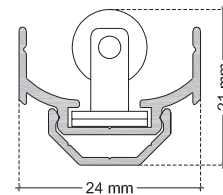

ON REQUEST: LU4S Fixation FCU