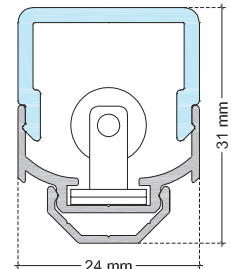

VSC (or VSM) Soffite 5W max.

ON REQUEST: LU4S End Caps

EU4

EU4C

ON REQUEST : Connecting plug AF/AMS