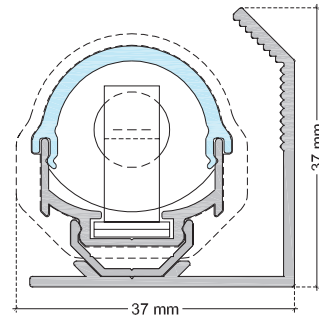

LU4EX/ Xenon (M ax 5W)

FINISH

Color Finishing Profil

Standard	Natural Anodised Aluminium
On request	Thermo-enameling Powder Coating RAL Color Anodising

Glass Finishing

Standard	VRCE: Clear Glass
On request	VRME: Opaline