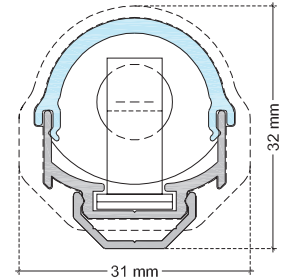

ON REQUEST : Without PE4 Corner / FCU Fixture Only

ON REQUEST

Fixation	Without PE4 Corner Profil / Only FCU Fixture
Connecting Plug	AMS / AF or AMS-E / AF-E
Dimming Option	Phase 220V, Dali, KNX <i>Ask technical departement for more information</i>

ON REQUEST: Connecting Plug

AF/AMS

AF-E/AMS-E (IP68)

LIGHTING SOURCE

Lighting Source	Xenon Long Life
Glass	Clear or Frosted
Power	3W | 5W
Voltage	24V | 24V
Beam Angle	360° | 360°
Color Temperature	2300K | 2400K
Light Output lm/unit	12.6lm | 40lm
Lifetime	20'000h | 20'000h

CERTIFICAT

AGABEKOV

AGABEKOV SA Manufacture 6, ROUTE DE COMPOIS
CH-1222 VÉSENAZ - GENEVA - SWITZERLAND
Tel. +41 22 752 47 45 Fax. +41 22 752 37 08
E - mail: info@agabekov.com

AGABEKOV SA Bureau d'etudes 6, ROUTE DE COMPOIS
CH-1222 VÉSENAZ - GENEVA - SWITZERLAND
Tel. +41 22 752 47 45 Fax. +41 22 752 37 08
Internet: www.agabekov.com