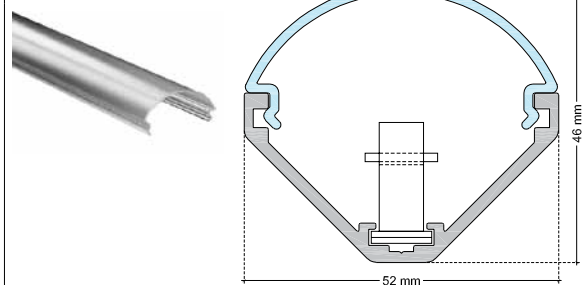

TECHNICAL DATA SHEET

LU3AL IP20 / Aga-Led® Type B

VERSION - 13.12.2016

STANDARD LUMINAIRE

| | |
|-------------------|---------------------------------------------------|
| Reference | LU3AL |
| Protection Class | IP20 |
| Lighting Source | Aga-Led® Type B |
| Connector | Rigid Loop on B'Light conductor 16mm ² |
| Dimensions | 52 x 28mm |
| Standard Length | 330 - 670 - 1000 - 1330 - 1670 - 2000mm |
| Length on measure | on request up to 3000mm |
| Nb Lighting Unit | 18 LED/m |
| Voltage | 24V |
| Power | 17.28 W/m to 21.60 W/m |
| Connecting Cable | 1m standard cable 2x1.5mm ² |

CERTIFICAT

LU3AL / AGA-LED® TYPE B - Rigid Loop

ON REQUEST: LU3SAL Fixation - NOT POSSIBLE WITH COVER

ABA

ABS

ON REQUEST: LU3AL Cover

VAS/VOS

ON REQUEST: LU3AL End Caps