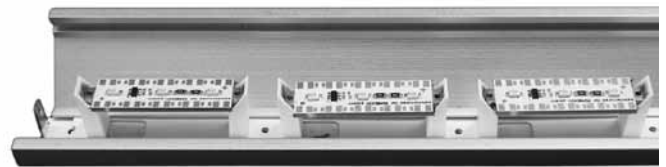

TECHNICAL DATA SHEET

LU3AL IP20 / Aga-Led® Type B

VERSION - 13.12.2016

STANDARD LUMINAIRE

Reference	LU3AL
Protection Class	IP20
Lighting Source	Aga-Led® Type B
Connector	Rigid Loop on B'Light conductor 16mm²
Dimensions	52 x 28mm
Standard Length	330 - 670 - 1000 - 1330 - 1670 - 2000mm
Length on measure	on request up to 3000mm
Nb Lighting Unit	18 LED/m
Voltage	24V
Power	17.28 W/m to 21.60 W/m
Connecting Cable	1m standard cable 2x1.5mm²

FINISH

Color Finishing Profil

Standard	Natural Anodised Aluminium
On request	Thermo-Enameling Powder Coating RAL Color Anodising Polished Aluminium Chrome Aspect Polished Aluminium Gold Aspect

ON REQUEST

Cover	VAS: Clear Glass / VOS: Opaline Glass
End Caps	EPA EPAR (for VAS/VOS Cover)
Connecting Plug	AMS / AF
Dimming Option	1-10V, Dali, KNX <i>Ask technical departement for more information</i>

LIGHTING SOURCE

Lighting Source	Aga-Led® Type B - Generation 2	
Ref	B3	B6
Power	0.96W	1.2W
Voltage	24V	24V
Beam Angle	120°	120°
CRI	80	80
Lifetime	50'000h	
Working T°	-20°C to +45°C	
Environmental protection	Modified acrylate resin	

Color Temperature & Luminous Flux / Unit

	2200K	2400K	2700K	3000K	4000K
Aga-Led® B3-G2	-	97 lm	137lm	137lm	137lm
Aga-Led® B6-G2	129 lm	140 lm	166 lm	166 lm	166 lm

CERTIFICAT