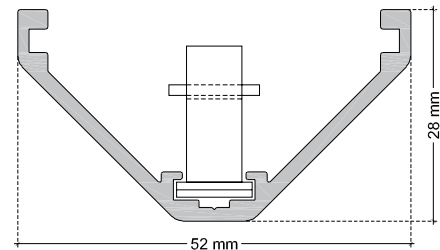

LU3AL / AGA-LED® TYPE B - Rigid Loop

ON REQUEST: LU3SAL Fixation - NOT POSSIBLE WITH COVER

ABA

ABS