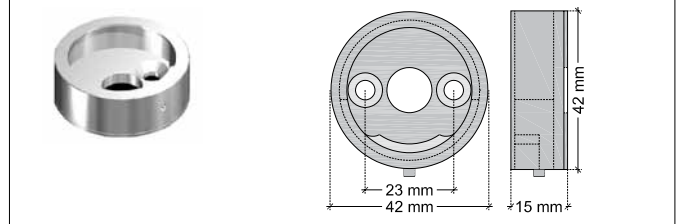

WALL FIXATION : FT1

Not available in plywood