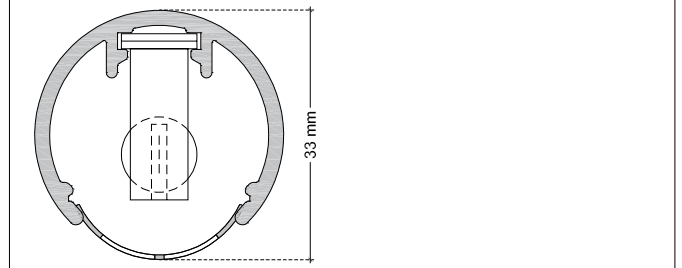

LPX-AC / Xenon - Rigid Loop + Grid GRPR