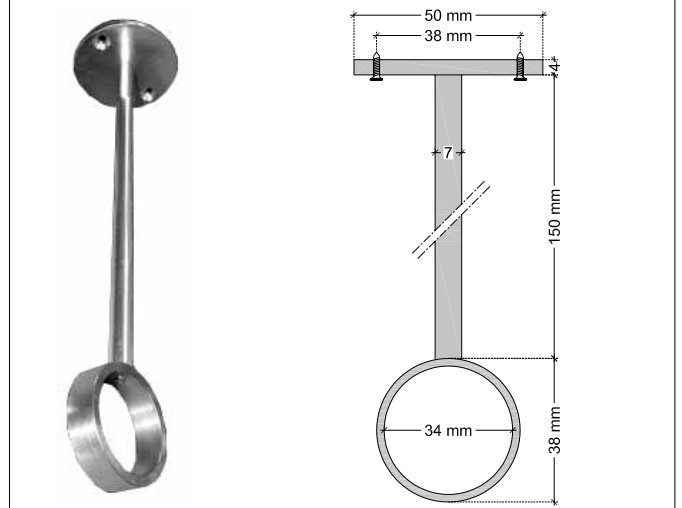

On Request: MEDIAN SUPPORT : FC

Every 900mm for a safe installation

Not available in plywood