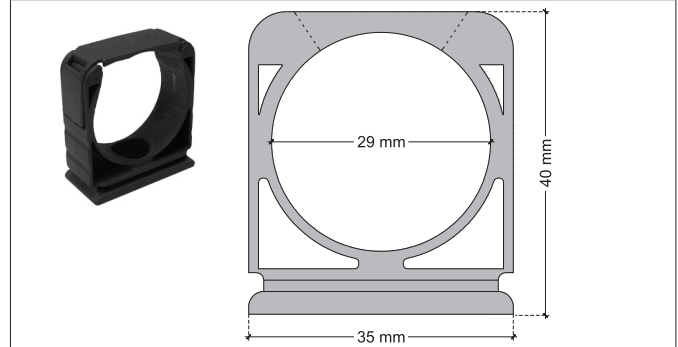

TECHNICAL DATA SHEET

LFXTSB IP67 / Luminaire Sauna T° Resistance 200°C / Xenon Bulb 20'000h VERSION - 03.05.2018

STANDARD LUMINAIRE

Reference	LFXTSB
Protection Class	IP67 Tube High Temperature 200°C
Lighting Source	Xenon - 3W/5W max.
Connector	Rigid Loop on B'Light conductor 16mm ²
Dimensions	35 x 40mm
Standard Length	120mm - 505mm - 1000mm - 1550mm - 2045mm
Nb Lighting Unit	17 bulbs/m
Voltage	24V
Power	With 3W : 51W/m With 5W : 85W/m
Connecting Cable	One Side: 1m Cable Silicone 180° - 2x2.5mm ² <i>On request: Cable lenght on measure</i>
Fixing Clamp	FLS - 3 per meter

APPLICATION: SAUNA

LFXTSB / Xenon 3W/5W max.

Fixing Clamp FLS

FINISH

Profil - Standard	Natural Anodised Aluminium
Tube 200°C	Transparent Elastomer Silicone - High dielectric rigidity - Good resistance to chemical product - Excellent resistance to ozone and aging - Temperature resistance: -60°C ~ +200°C

ON REQUEST

Connecting Cable	Two Sides: 1m Cable Silicone 180° - 2x2.5mm ² <i>On request: Cable lenght on measure</i>
Dimming Option	1-10V, Dali, KNX <i>Ask technical departement for more information</i>