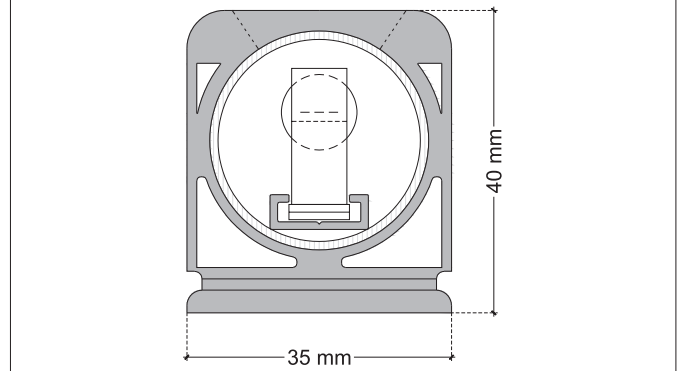

TECHNICAL DATA SHEET

LFXTSB IP67 / Luminaire Sauna T° Resistance 200°C / Xenon Bulb 20'000h VERSION - 03.05.2018

STANDARD LUMINAIRE

Reference	LFXTSB
Protection Class	IP67 Tube High Temperature 200°C
Lighting Source	Xenon - 3W/5W max.
Connector	Rigid Loop on B'Light conductor 16mm ²
Dimensions	35 x 40mm
Standard Length	120mm - 505mm - 1000mm - 1550mm - 2045mm
Nb Lighting Unit	17 bulbs/m
Voltage	24V
Power	With 3W : 51W/m With 5W : 85W/m
Connecting Cable	One Side: 1m Cable Silicone 180° - 2x2.5mm ² <i>On request: Cable lenght on measure</i>
Fixing Clamp	FLS - 3 per meter

APPLICATION: SAUNA

LFXTSB / Xenon 3W/5W max.

Fixing Clamp FLS

FINISH

Profil - Standard	Natural Anodised Aluminium
Tube 200°C	Transparent Elastomer Silicone - High dielectric rigidity - Good resistance to chemical product - Excellent resistance to ozone and aging - Temperature resistance: -60°C ~ +200°C

ON REQUEST

Connecting Cable	Two Sides: 1m Cable Silicone 180° - 2x2.5mm ² <i>On request: Cable lenght on measure</i>
Dimming Option	1-10V, Dali, KNX <i>Ask technical departement for more information</i>