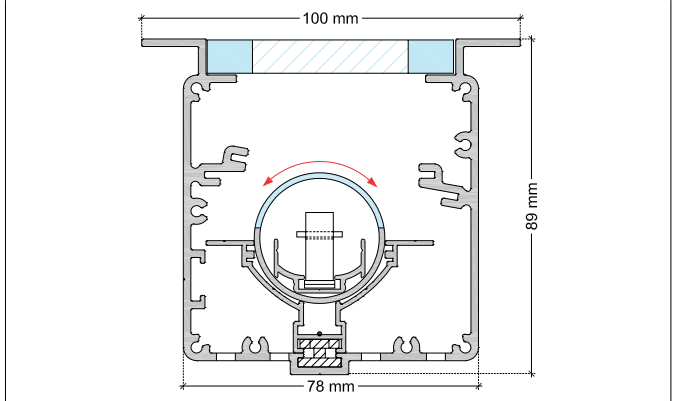

LESITAL / AGA-LED® TYPE B - Rigid Loop

ON REQUEST

Recessed Box	LESI BOX (See data sheet)
Grid	GTCE : Transversal
Connecting Plug	AMS / AF or AMS-E / AF-E
Dimming Option	1-10V, Dali, KNX <i>Ask technical departement for more information</i>