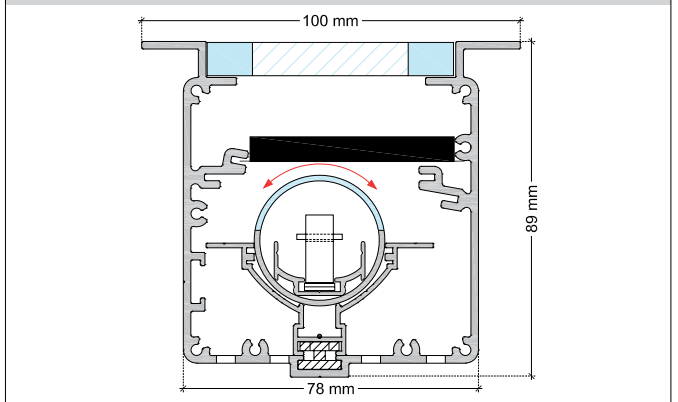

ON REQUEST : Transversal Grid GTCE

LIGHTING SOURCE

Lighting Source	Aga-Led® Type B - Generation 2	
Ref	B3	B6
Power	0.96W	1.2W
Voltage	24V	24V
Beam Angle	120°	120°
CRI	80	80
Lifetime	50'000h	
Working T°	-20°C to +45°C	
Environmental protection	Modified acrylate resin	

Color Temperature & Luminous Flux / Unit

	2200K	2400K	2700K	3000K	4000K
Aga-Led® B3-G2	--	97 lm	137lm	137lm	137lm
Aga-Led® B6-G2	129 lm	140 lm	166 lm	166 lm	166 lm

CERTIFICAT

AGABEKOV

AGABEKOV SA *Manufacture* 6, ROUTE DE COMPOIS
CH-1222 VÉSENAZ - GENEVA - SWITZERLAND
Tel. +41 22 752 47 45 Fax. +41 22 752 37 08
E - mail: info@agabekov.com

AGABEKOV SA *Bureau d'etudes* 6, ROUTE DE COMPOIS
CH-1222 VÉSENAZ - GENEVA - SWITZERLAND
Tel. +41 22 752 47 45 Fax. +41 22 752 37 08
Internet: www.agabekov.com