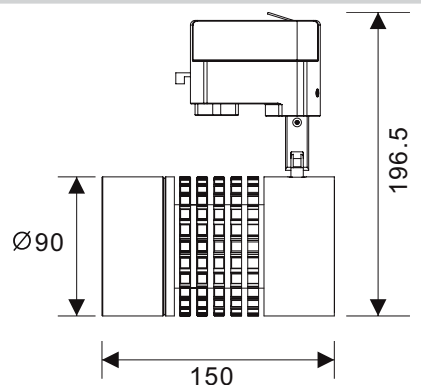

TECHNICAL DATA SHEET

LED Track Light / EN-TLD025-01, EN-TLD036-01

VERSION - 31.08.2017

STANDARD LUMINAIRE

Reference	EN-TLD025-01	EN-TLD036-01
Power	25 W	36 W
Current	580 mA	800 mA
Protection Class	IP20	IP20
Dimensions	3-pin track: $\varnothing 90 \times 150 \times \text{Ht.} 196\text{mm}$ 4-pin track: $\varnothing 90 \times 150 \times \text{Ht.} 196.5\text{mm}$	
Voltage	AC220-240V, 50-60Hz	
Led Type	Cree Cob	
CRI	80+ OR 90+	
Beam Angle	24°, 38°, 60°, 90°	
Dimmable	Yes	
Installation	Track or Surface-Mounted	
Working T°	-20°C ~ +45°C	
Warranty	5 years	

CERTIFICAT

CE RoHS

TECHNICAL DRAWINGS

3-pin track

4-pin track

AGABEKOV

AGABEKOV SA Manufacture 6, ROUTE DE COMPOIS
CH-1222 VÉSENAZ - GENEVA - SWITZERLAND
Tel. +41 22 752 47 45 Fax. +41 22 752 37 08
E-mail: info@aaabekov.com