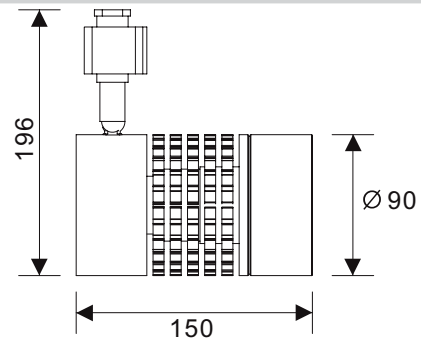

TECHNICAL DRAWINGS

3-pin track