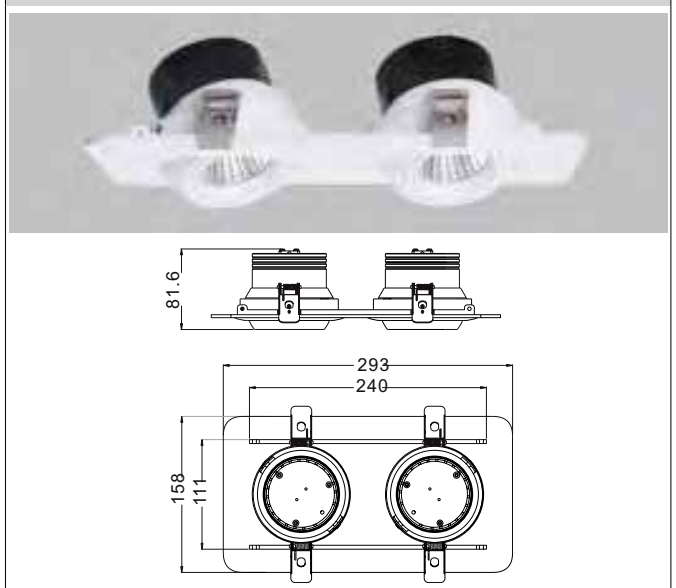

EN-DLI030-02