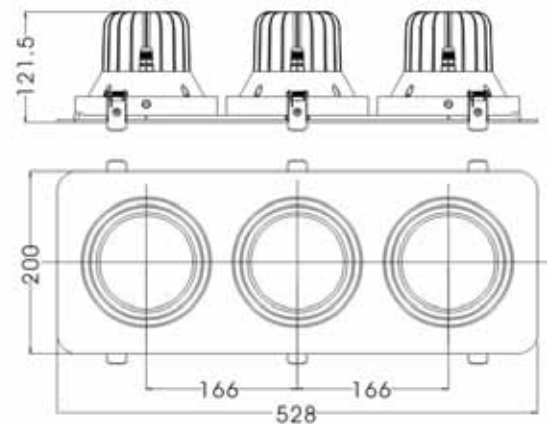

TECHNICAL DATA SHEET

LED Down Light / EN-DLA060-04, EN-DLA090-04, EN-DLA114-04

VERSION - 21.07.2017

STANDARD LUMINAIRE

Reference	EN-DLA060-04	EN-DLA090-04	EN-DLA114-04
Power	60 W	90 W	114 W
Current	500 mA	700 mA	900 mA
	per spot	per spot	per spot
Protection Class	IP20 or IP44	IP20 or IP44	IP20 or IP44

Dimensions	528 x 200 x Ht.121.5mm
Cut-Out	469-505 x 172-180mm
Voltage	AC220-240V, 50-60Hz
Led Type	Cree Cob
CRI	80+ OR 90+
Beam Angle	24°, 40°, 60°
Dimmable	Yes
Orientable	30° on 2 axes
Working T°	-20°C ~ +45°C
Warranty	5 years

TECHNICAL DRAWINGS

cut out: 469~505(L)x172~180(W)mm

PRODUCT AVAILABLE

SINGLE HEAD

DOUBLE HEAD

AGABEKOV

AGABEKOV SA Manufacture 6, ROUTE DE COMPOIS
CH-1222 VÉSENAZ - GENEVA - SWITZERLAND
Tel. +41 22 752 47 45 Fax. +41 22 752 37 08
E - mail: info@aaabekov.com